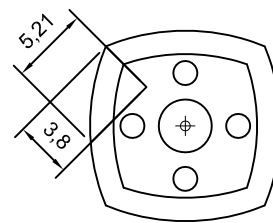

Collet
Shank

Multipoint Gashing Cutter (Scale 2X)