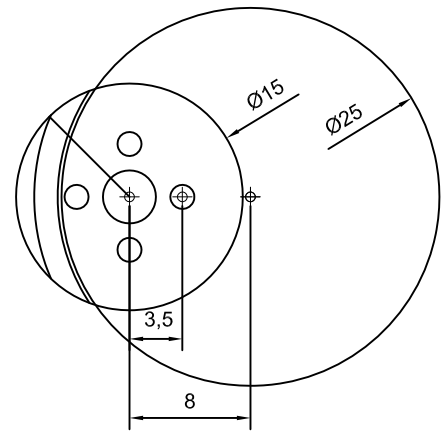

Collet
Shank

Multipoint Gashing Cutter (Scale 2X)