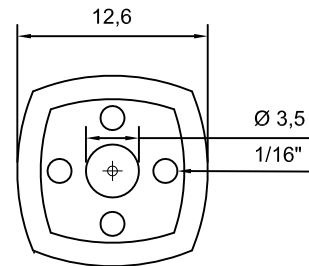

Collet
Shank

Multipoint Gashing Cutter (Scale 2X)