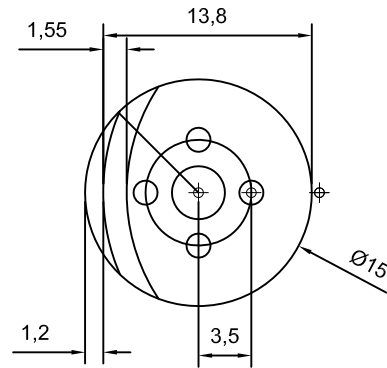

Collet
Shank

Multipoint Gashing Cutter (Scale 2X)