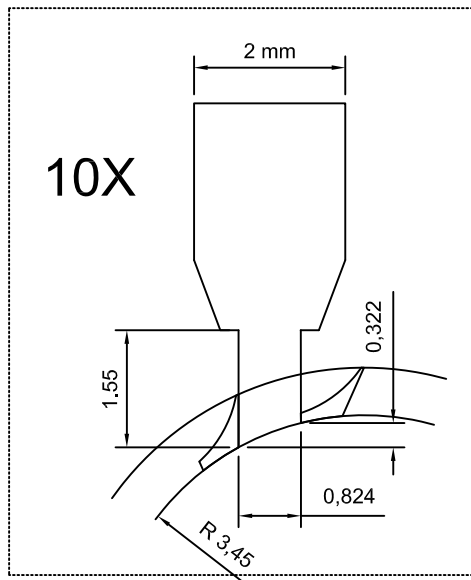

Collet
Shank

Multipoint Gashing Cutter (Scale 2X)